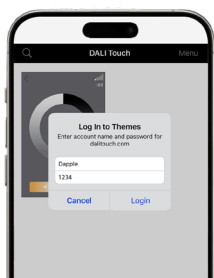

## CONNECTION DIAGRAM

## Steps to install B-Module Ripple / Dapple

**Step 1:**  
Launch the app and select "Manage Themes"

**Step 2:**  
Log in with Account Name: **Dapple** Theme password: **1234**

**Step 3:**  
Install Dapple / Ripple Setup