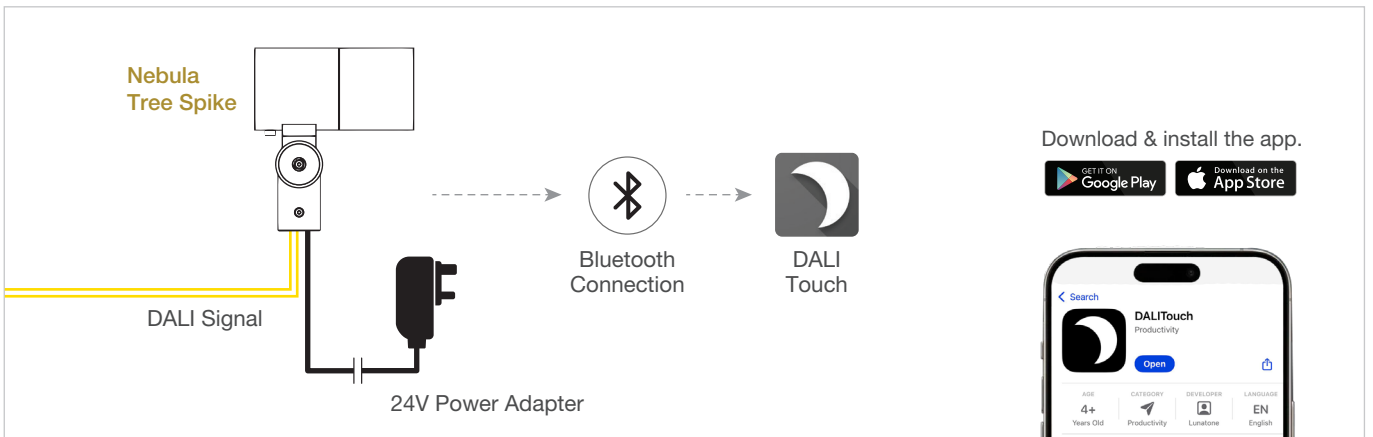

CONNECTION DIAGRAM