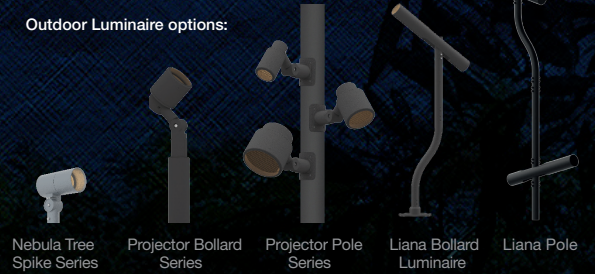

Outdoor Luminaire options: