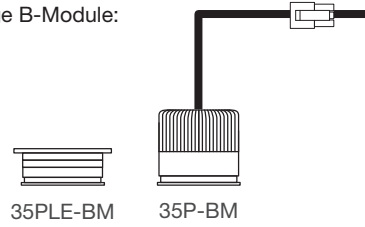

## B-MODULE ( Constant Voltage - 24CV ) DALI

24V DC Constant Voltage B-Module:

INPUT	DARK BROWN LIVE	BLUE NEUTRAL	RED Voltage (+)	BLACK Voltage (-)	YELLOW DALI
	L	N	V+	V-	DA

20250415

\*The Total Load Power must not exceed 80% of the 24V Constant Voltage Driver's output capacity.