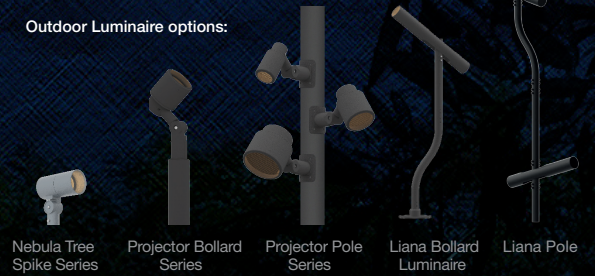

Outdoor Luminaire options: