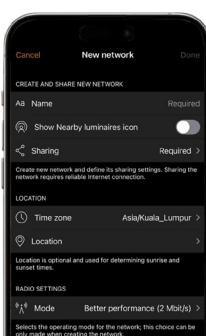

## Steps to install B-Module Ripple / Dapple

**Step 1:**  
Launch the app and select "My Networks"

**Step 2:**  
Create a network and select "Evolution"

**Step 3:**  
Fill in information

**Step 4:**  
Go back to the home page, tap "Nearby Devices"